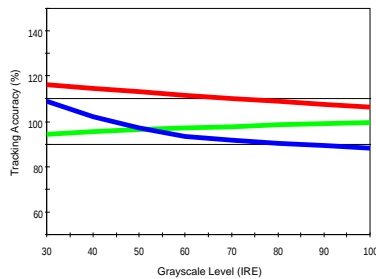

Calibration Summary

Oct 29, 2003

Robert George
Pensacola, FL

Mitsubishi
WS-65411

Notes:
DVD 480 P Temp 6500K Low, HD 1080I
Temp High, All controls centered,
sharpness @ 1/4

Before Calibration

Chromacity Coordinates

Temperature Tracking

Color Tracking

After Calibration

Chromacity Coordinates

Temperature Tracking

Color Tracking

Calibrated By:
Gregg Loewen
Lion AV
Serving New England and Elsewhere
(201) 232-3380