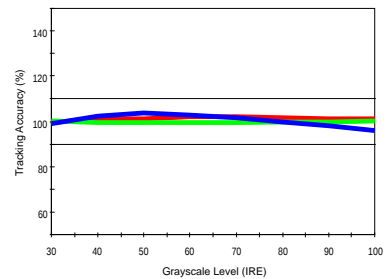

Calibration Summary

Oct 29, 2003

Robert George
Pensacola, FL

Mitsubishi
WS-65411

Notes:
DVD 480 P Temp 6500K Low, HD 1080I
Temp High, All controls centered,
sharpness @ 1/4

Before Calibration

Chromacity Coordinates

Temperature Tracking

Color Tracking

After Calibration

Chromacity Coordinates

Temperature Tracking

Color Tracking

Calibrated By:
Gregg Loewen
Lion AV
Serving New England and Elsewhere
(201) 232-3380