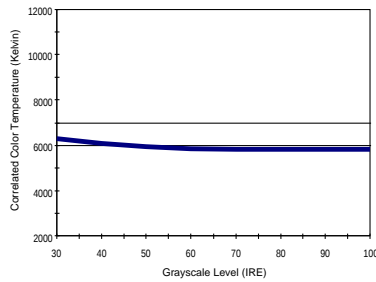

Calibration Summary

Oct 29, 2003

Robert George
Pensacola, FL

Mitsubishi
WS-65411

Notes:
DVD 480 P Temp 6500K Low, HD 1080I
Temp High, All controls centered,
sharpness @ 1/4

Before Calibration

Chromacity Coordinates

Temperature Tracking

Color Tracking

After Calibration

Chromacity Coordinates

Temperature Tracking

Color Tracking

Calibrated By:
Gregg Loewen
Lion AV
Serving New England and Elsewhere
(201) 232-3380