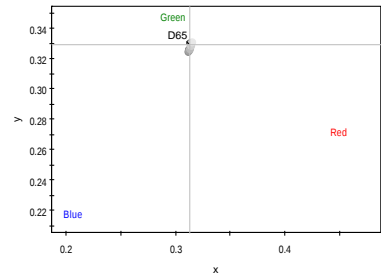

Temperature Tracking

Color Tracking

After Calibration

Chromacity Coordinates

Temperature Tracking

Color Tracking

Calibrated By:
Gregg Loewen
Lion AV
Serving New England and Elsewhere
(201) 232-3380