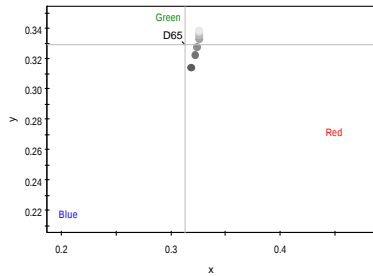

Calibration Summary

Oct 29, 2003

Robert George
Pensacola, FL

Mitsubishi
WS-65411

Notes:
DVD 480 P Temp 6500K Low, HD 1080I
Temp High, All controls centered,
sharpness @ 1/4

Before Calibration

Chromacity Coordinates

Temperature Tracking

Color Tracking

After Calibration

Chromacity Coordinates

Temperature Tracking

Color Tracking

Calibrated By:
Gregg Loewen
Lion AV
Serving New England and Elsewhere
(201) 232-3380