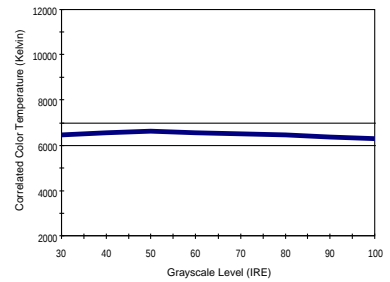

Temperature Tracking

Color Tracking

After Calibration

Chromacity Coordinates

Temperature Tracking

Color Tracking

Calibrated By:
Gregg Loewen
Lion AV
Serving New England and Elsewhere
(201) 232-3380